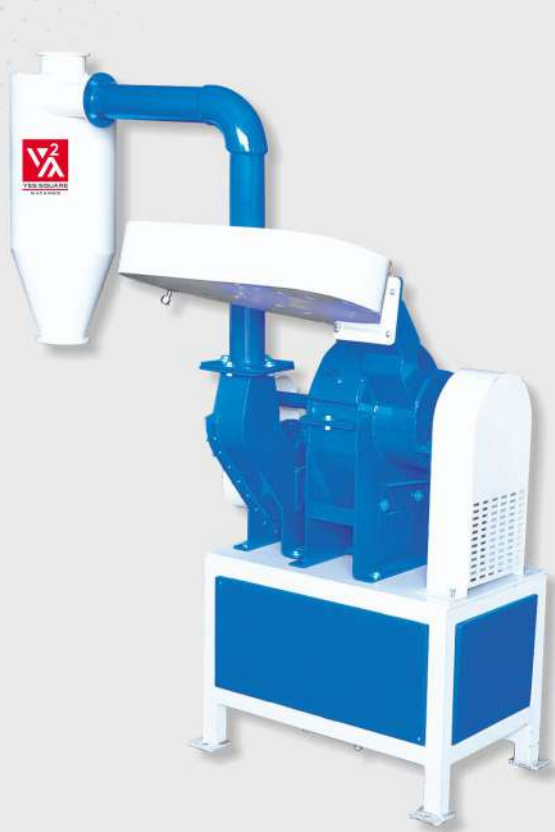

APPLICATIONS

- To Shred the Plastic Waste into pieces for Recycling
PP, PET, LD, HDPE, ABS

DUST REMOVER

TRIMMING, CUTTING & PUNCHING MANUAL

APPLICATIONS

- To cut the Tender Coconut

SS VERSION

AUTOMATIC