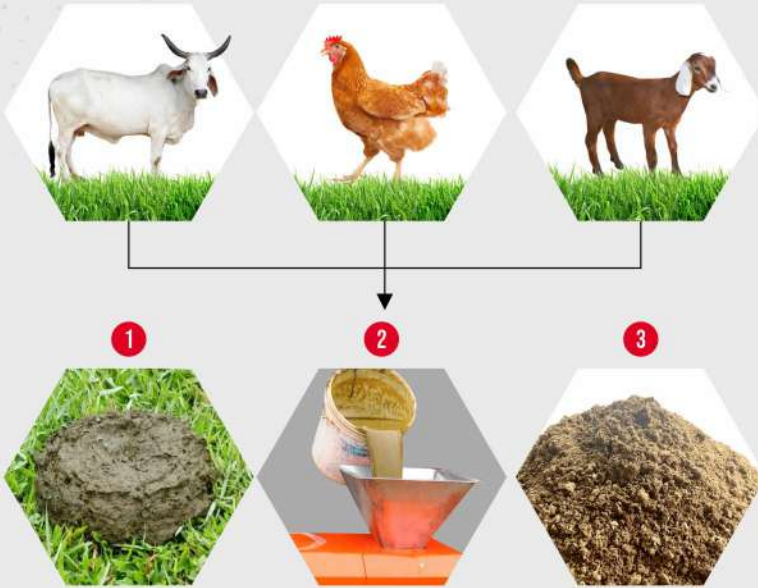

SPECS

POWER OPERATED

POWER	2 HP	3 HP	5 HP
PUMP POWER	1 HP	1.5 HP	2 HP

COW DUNG LOG MAKING MACHINE

APPLICATIONS

- Bio Fuel Plant Processing
- To Separate the solid particles and water from dung Solids
- To make logs for easy storage of dried dung

Yes for Everything ...