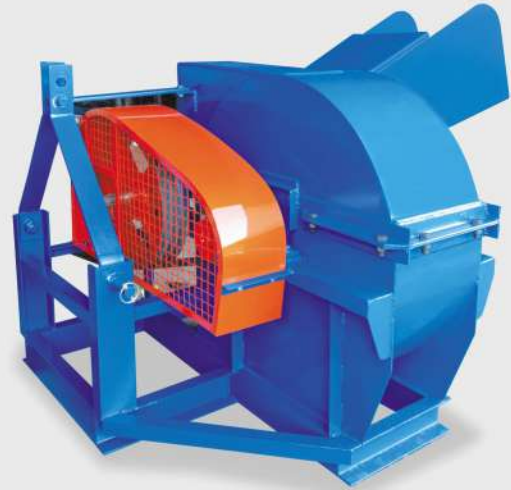

SPECS

| | | | | |
|----------|--------|--------|--------|-------|
| POWER | 1.5 HP | 2 HP | 3 HP | 5 HP |
| CAPACITY | 400 KG | 600 KG | 800 KG | 1 TON |

SPECS

POWER OPERATED

| | | | |
|----------|----------|----------|----------|
| POWER | 15 HP | 20 HP | 25 HP |
| CAPACITY | > 2 TONS | > 2 TONS | > 2 TONS |

SPECS

TRACTOR OPERATED

| | | | |
|----------|----------|----------|----------|
| POWER | 36 HP | 42 HP | 48 HP |
| CAPACITY | > 2 TONS | > 2 TONS | > 2 TONS |

WOOD CHIPPER

APPLICATIONS

- To Compost Agriculture Waste
- To made wood into Chip for Burning and Compost
- Garden Waste Handling

COW DUNG LOG MAKING MACHINE

APPLICATIONS

- Bio Fuel Plant Processing
- To Separate the solid particles and water from dung Solids
- To make logs for easy storage of dried dung

Yes for Everything ...

APPLICATIONS